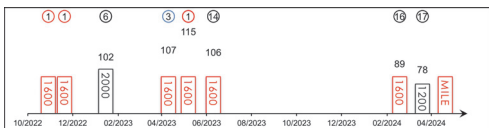

HKG Starts : 0 (0-0-0-0-0) Right-handed : 2 (0-0-1-0-1) Jockey : 0 (0-0-0-0-0)
Pre Import : 0 (0-0-0-0-0) Sha Tin-Turf : 0 (0-0-0-0-0) GF+ : 4 (2-0-0-0-2)
Lifetime : 8 (3-0-1-0-4) Non-Turf : 1 (0-0-0-0-1) Good : 2 (1-0-1-0-0)
2024 : 2 (0-0-0-0-2) Distance : 6 (3-0-1-0-2) Yielding : 1 (0-0-0-0-1)
G1 : 4 (1-0-0-0-3) Course & Dist: 0 (0-0-0-0-0) Soft/Hvy : 0 (0-0-0-0-0)
First Up : 3 (1-0-1-0-1) 1400-1800 : 6 (3-0-1-0-2) HK$: 9,465,860
G1 win : 2023 NHK Mile Cup 1600m

Pos	Index	Date	Perf Rating	Race Category & Name	Track	Dist/Course/Going	Wt	Jockey	Draw	Race Sectional Time	Race Time	Horse Final	Position & Margin in Running	Finish	Odds	Winner/Second			
1/15	-	29/10/22	-	2yo newcomer	TOK, JPN 1600 LH	GF	121	K Tosaki	8	24.⁸⁰	23.⁸⁰	22.⁸⁰	1.35.⁹⁰	33.⁴⁰	-	8'	8'	1^{1.3}	3.2F Relax
1/10	-	27/11/22	-	2yo 1 win	TOK, JPN 1600 LH	GF	121	K Tosaki	9	24.⁰⁰	23.⁹⁰	22.⁴⁰	1.34.⁶⁰	33.⁹⁰	-	1'	1'	1^{Nk}	5.8 Hip Hop Soul
6/9	-	15/1/23	102	G3 Keisei Hai - 3yo	NAK, JPN 2000 RH	GF	123	K Tosaki	9	25.⁰⁰	24.⁴⁰	23.²⁰	2.02.²⁰	35.⁸⁰	2'	2'	2'	6^{5.3}	4.2 Sol Oriens
3/16	-	8/4/23	107	G2 New Zealand Trophy - 3yo	NAK, JPN 1600 RH	G	123	H Uchida	6	22.⁸⁰	23.¹⁰	24.¹⁰	1.33.⁷⁰	35.⁷⁰	6'	6'	4'	3^{1.5}	22.6 Eeyan
1/17	-	7/5/23	115	G1 NHK Mile Cup - 3yo	TOK, JPN 1600 LH	G	126	H Uchida	11	23.³⁰	24.¹⁰	23.⁴⁰	1.33.⁸⁰	34.⁴⁰	-	12'	13'	1^{Hd}	22.2 Umbrail
14/18	-	4/6/23	106	G1 Yasuda Kinen	TOK, JPN 1600 LH	GF	119	H Uchida	9	23.²⁰	22.⁷⁰	22.⁷⁰	1.31.⁴⁰	34.⁵⁰	-	6'	5'	14^{6.8}	35.5 Songline
16/16	-	18/2/24	89	G1 February S.	TOK, JPN 1600 LH	Dir	128	H Uchida	2	22.⁸⁰	24.⁸⁰	25.³⁰	1.35.⁷⁰	40.⁰⁰	-	6'	6'	16^{15.8}	61.3 Peptide Nile
17/18	-	24/3/24	78	G1 Takamatsunomiya Kinen	CYO, JPN 1200 LH	Y	128	Y Yoshida	9	23.³⁰	23.⁰⁰	22.⁶⁰	1.08.⁹⁰	35.¹⁰	-	15'	16'	17^{15.5}	66.8 Mad Cool
623	28/4/24			G1 FWD Champions Mile	ST, HKG 1600 RH		126	R Sakai	2										

Strong credentials via his G1 NHK Mile Cup (1600m) win, in May last year, when slow to begin and finished strongly on a track dampened by some rain during meeting. Failed three runs since but each probably excusable. Caught wide when held 14th in the G1 Yasuda Kinen last June before a break. Resumed in February on the dirt and finished last of 16 behind Peptide Nile in G1 February Stakes (1600m). He was slow out from barrier 2 and probably resented the kickback racing inside horses. Then failed in the G1 Takamatsunomiya Kinen when back to 1200m and struggled to get going in the yielding ground. Capable of better. Likely to settle back and preferred on good ground although handled some give in the NHK Mile Cup.

8 傲蹄巴魯 (BO1)
ELTON BAROWS (JPN) 4 b c
Deep Brillante (JPN) - Shonan Carat (JPN) (Brian's Time (USA))
Owner(s): Hirotsugu Inokuma

杉山晴紀 (日本) **西村淳也** (5) **126 lb**
H Sugiyama (JPN) **A Nishimura** **[115]**

Win - Place - Win - Place -