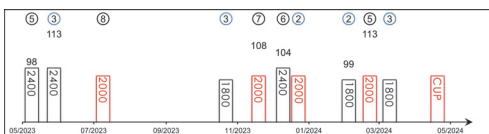

HKG Career : 21 (2-5-4-0-10) Right-handed : 21 (2-5-4-0-10) Jockey : 0 (0-0-0-0-0)
Pre Import : 2 (2-0-0-0-0) Sha Tin-Turf : 19 (2-4-4-0-9) GF+ : 3 (0-1-0-0-2)
Lifetime : 23 (4-5-4-0-10) Non-Turf : 0 (0-0-0-0-0) Good : 15 (2-3-3-0-7)
2023/24 : 7 (0-2-2-0-3) Distance : 10 (0-3-1-0-5) Yielding : 2 (0-1-1-0-0)
G1 : 3 (0-0-1-0-2) Course & Dist: 11 (2-3-1-0-5) Soft/Hvy : 3 (2-0-0-0-1)
First Up : 4 (1-0-1-0-2) 1800-2200 : 19 (4-5-3-0-7) HK$: 8,249,190
G1 win : Nil

Pos	Index	Date	Perf Rating	Race Category & Name	Track	Dist/Course/Going	Wt	Jockey	Draw	Race Sectional Time	Race Time	Horse Final	Position & Margin in Running	Finish	Odds	Winner/Second
5/12	*643	7/5/23	98	G3 Queen Mother Memorial Cup - hcp	ST, HKG	2400 RH S	115	A Badel	6	24.⁷² 24.⁸⁹ 24.⁹⁹	2:30.⁷²	25.⁰⁶	8⁶ 8³ 5^{1-1/4} 5^{1-3/4}	6.5	Straight Arron	
3/9	*699	28/5/23	113	G1 Standard Chartered Champions & Chater Cup	ST, HKG	2400 RH G	126	A Badel	7	23.⁹⁵ 23.¹⁸ 24.²³	2:26.⁸⁷	23.³⁹	9^{7-1/4} 9^{7-1/4} 9^{6-1/2} 3^{1-1/4}	4.5	Russian Emperor	
8/14	*783	1/7/23	-	- Cl.2 hcp	ST, HKG	2000 RH G	130	A Badel	12	25.⁹⁶ 23.²³ 23.⁴¹	2:01.⁵⁶	23.⁷⁴	9¹⁴ 6² 7² 8⁴	8.4	Sword Point	
3/14	109	22/10/23	-	- Cl.2 hcp	ST, HKG	1800 RH G	127	H Bowman	13	23.²⁸ 22.⁹⁸ 24.⁰⁰	1:46.⁸⁷	23.²⁷	13⁷ 13^{7-1/2} 11⁵	3^{1/2} 10	Rising From Ashes	
7/9	184	19/11/23	108	G2 BOCHK Jockey Club Cup	ST, HKG	2000 RH GF	123	A Badel	4	22.⁹⁵ 23.⁰⁹ 23.⁵²	2:01.⁸⁴	23.⁶²	4^{2-1/2} 5^{2-1/2} 5^{2-1/4} 7^{2-3/4}	5.1	Straight Arron	
6/8	235	10/12/23	104	G1 LONGINES Hong Kong Vase	ST, HKG	2400 RH G	126	A Badel	8	24.⁸⁶ 23.²³ 23.⁵⁹	2:30.¹²	24.⁴⁷	4^{1-1/2} 3^{1-1/4} 6² 6^{7-1/2}	5.4	Junko	
2/10 (fin 3rd)	275	23/12/23	-	- Cl.2 hcp	ST, HKG	2000 RH G	130	Z Purton	6	24.²⁰ 24.⁰⁴ 24.¹¹	2:01.⁷⁷	23.⁸⁰	10^{10-1/2} 9^{7-1/4} 7^{3-1/2} 3^{1-1/2}	8.2	Ensued	
2/14	395	4/2/24	99	G3 Centenary Vase - hcp	ST, HKG	1800 RH G	115	M Chadwick	1	23.⁷³ 23.⁵⁴ 23.⁸⁸	1:47.⁴⁰	23.²⁷	10^{4-3/4} 9^{5-1/4} 9⁴ 2^{H3}	8.4	Nimble Nimbus	
5/11	452	25/2/24	113	G1 Citi Hong Kong Gold Cup	ST, HKG	2000 RH G	126	M Chadwick	3	24.¹⁶ 23.⁵¹ 23.³⁶	2:00.³¹	23.²²	9^{9-1/4} 9⁷ 9⁵ 5^{4-1/4}	3.5	Romantic Warrior	
3/14	492	10/3/24	-	- Cl.2 hcp	ST, HKG	1800 RH GY	133	H Bowman	4	24.¹⁷ 24.¹⁶ 23.⁹²	1:48.⁹⁴	23.¹²	11^{7-1/2} 11^{7-1/4} 11^{5-1/4} 3^N	6.6	Happy Together	
624	28/4/24			G1 FWD QEII Cup	ST, HKG	2000 RH	126	B Avdulla	8							

Two-time winner in Ireland pre-import. Acclimatised to Hong Kong and has raced consistently, with two wins, five seconds and four thirds from 21 starts. Twice victorious in Class 3, both times over 2000m. Encouraging when third behind Russian Emperor in the 2023 G1 Standard Chartered Champions & Chater Cup (2400m). Caught the eye with a fast-finishing third first-up this season in a Class 2 over 1800m. Racing well at present, second in Class 2 and in the 2024 G3 Centenary Vase (1800m). Fifth in the 2024 G1 Citi Hong Kong Gold Cup (2000m) before finishing third in a Class 2 over 1800m. No ground issues.