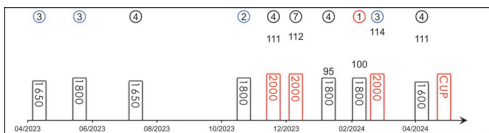

HKG Career : 29 (6-4-7-5-7) Right-handed : 29 (6-4-7-5-7) Jockey : 5 (1-1-1-1-1)
Pre Import : 0 (0-0-0-0-0) Sha Tin-Turf : 14 (2-3-2-3-4) GF+ : 8 (2-1-2-3-0)
Lifetime : 29 (6-4-7-5-7) Non-Turf : 1 (0-0-0-0-1) Good : 17 (3-3-5-2-4)
2023/24 : 7 (1-1-1-3-1) Distance : 3 (0-0-1-1-1) Yielding : 3 (1-0-0-0-2)
G1 : 2 (0-0-1-0-1) Course & Dist: 3 (0-0-1-1-1) Soft/Hvy : 0 (0-0-0-0-0)
First Up : 4 (1-1-0-0-2) 1800-2200 : 8 (1-2-2-2-1) HK$: 12,584,050
G1 win : Nil

Pos	Index	Date	Perf Rating	Race Category & Name	Track	Dist/Course/Going	Wt	Jockey	Draw	Race Sectional Time	Race Time	Horse Final	Position & Margin in Running	Finish	Odds	Winner/Second
3/11	*576	12/4/23	-	- Cl.2 hcp	HV, HKG	1650 RH G	122	A Badel	2	23.⁹⁴ 24.⁰⁴ 23.²⁶	1:39.⁹⁸	23.¹³	5^{3-1/2} 5^{3-1/2} 5^{2-1/2} 3^{1-3/4}	3.4F	Encountered	
3/12	*711	31/5/23	-	- Cl.2 hcp	HV, HKG	1800 RH GF	123	A Badel	3	23.⁷⁶ 24.⁰³ 23.⁸¹	1:48.¹²	24.⁰⁵	1^{3/4} 1^{1/2} 1^N 3^{1-1/2}	4.5	Meaningful Star	
4/12	*826	12/7/23	-	- Cl.2 hcp	HV, HKG	1650 RH GF	126	B Avdulla	3	24.¹⁵ 23.²⁵ 23.⁸³	1:39.⁷⁰	23.⁴³	3^{2-1/4} 4² 3^{2-1/2} 4^{1-1/4}	6.3	Telecom Fighters	
2/14	109	22/10/23	-	- Cl.2 hcp	ST, HKG	1800 RH G	121	A Atzeni	7	23.²⁸ 22.⁹⁸ 24.⁰⁰	1:46.⁸⁷	23.⁴⁴	9⁴ 9^{4-3/4} 8^{3-3/4} 2^N	2.4	Rising From Ashes	
4/9	184	19/11/23	111	G2 BOCHK Jockey Club Cup	ST, HKG	2000 RH GF	123	K De Melo	1	22.⁹⁵ 23.⁰⁹ 23.⁵²	2:01.⁸⁴	23.⁵⁸	5^{2-3/4} 4² 3^{3/4} 4¹	1.3	Straight Arron	
7/11	239	10/12/23	112	G1 LONGINES Hong Kong Cup	ST, HKG	2000 RH G	126	A Atzeni	4	23.⁸⁸ 23.⁴⁵ 23.⁴⁸	2:02.⁹⁰	24.⁰⁵	3³ 2^{1-1/2} 3^{3/4} 7^{4-1/4}	9.0	Romantic Warrior	
4/12	330	10/1/24	95	G3 January Cup - hcp	HV, HKG	1800 RH G	115	A Atzeni	11	24.¹⁴ 24.⁰⁹ 24.²¹	1:48.²⁹	24.⁴⁷	2^{1-1/2} 2^{3/4} 2^{3/4} 4^{1/4}	1.6	Happy Together	
1/14	395	4/2/24	100	G3 Centenary Vase - hcp	ST, HKG	1800 RH G	115	A Atzeni	5	23.⁷³ 23.⁵⁴ 23.⁸⁸	1:47.⁴⁰	23.¹⁶	8⁴ 10^{5-1/2} 10^{4-1/2} 1^{1/2}	7.9	Five G Patch	
3/11	452	25/2/24	114	G1 Citi Hong Kong Gold Cup	ST, HKG	2000 RH G	126	A Atzeni	1	24.¹⁶ 23.⁵¹ 23.³⁶	2:00.³¹	23.⁴¹	7^{7-1/2} 6^{4-1/4} 6³ 3^{3-1/4}	2.4	Romantic Warrior	
4/13	566	7/4/24	111	G2 Chairman's Trophy	ST, HKG	1600 RH G	123	H Bentley	2	22.³⁸ 23.⁴⁰ 23.⁹⁷	1:34.⁹³	23.⁴²	8³ 10^{4-3/4} 9⁶ 4^{2-1/2}	1.3	Beauty Joy	
624	28/4/24			G1 FWD QEII Cup	ST, HKG	2000 RH	126	A Atzeni	11							

Consistent with six wins, four seconds and seven thirds from 29 starts. Ran well last season with three wins at Happy Valley. Maintained fine form this term, finishing a close second in his seasonal reappearance over 1800m. Landed a career-high with victory in the 2024 G3 Centenary Vase (1800m) three starts back after finishing a gallant fourth in the G3 January Cup (1800m) at the start of the year. Finished third in the 2024 G1 Citi Hong Kong Gold Cup (2000m) and fourth in the G2 Chairman's Trophy (1600m) latest. Races handy but also has a great turn of foot in the final stages. No ground issues.

8 ↑ 錶之五知 **G286** (TT)
FIVE G PATCH (IRE) ex Collins Street 6 b/br g
Camelot (GB) - Uliana (USA) (Darshaan (GB))
Owner(s): Lam Wai Ying

告東尼 (中國香港) **艾道拿** **(8)** **126 lb**
A S Cruz (HKG) **B Avdulla** **[113]**

Win 7.6% Place 28.6% Win 7.4% Place 22.8%