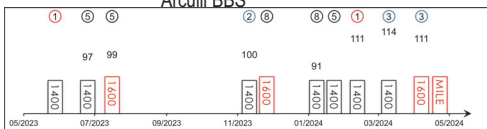

HKG Career : 20 (5-3-3-2-7) Right-handed : 21 (5-3-3-2-8) Jockey : 2 (0-0-0-1-1)
Pre Import : 8 (2-2-1-0-3) Sha Tin-Turf : 16 (5-2-3-0-6) GF+ : 3 (0-0-0-1-2)
Lifetime : 28 (7-5-4-2-10) Non-Turf : 1 (1-0-0-0-0) Good : 19 (4-4-3-1-7)
2023/24 : 7 (1-1-2-0-3) Distance : 6 (0-1-1-0-4) Yielding : 2 (2-0-0-0-0)
G1 : 1 (0-0-1-0-0) Course & Dist: 3 (0-0-1-0-2) Soft/Hvy : 3 (0-1-1-0-1)
First Up : 4 (1-1-0-1-1) 1400-1800 : 23 (7-4-3-0-9) HK$: 14,895,445
G1 win : Nil

Pos	Index	Date	Perf Rating	Race Category & Name	Track	Dist/Course/Going	Wt	Jockey	Draw	Race Sectional Time	Race Time	Horse Final	Position & Margin in Running	Finish	Odds	Winner/Second				
1/11	*700	28/5/23	-	Cl.2 hcp	ST, HKG	1400 RH	G	135 Z Purton	10	22.08	23.06	23.05	1:21.55	22.41	6⁴	7⁶	9⁴	1^{3/4}	3.4F	Erimo
5/6	*763	25/6/23	97	G3 Premier Cup - hcp	ST, HKG	1400 RH	G	120 A Badel	5	23.59	23.14	21.94	1:22.26	21.99	5^{4-1/4}	5⁴	4^{1-1/2}	5^{1-3/4}	3.2	Beauty Eternal
5/12	*834	16/7/23	99	HKROA Trophy - hcp	ST, HKG	1600 RH	G	132 A Badel	5	22.79	23.02	24.38	1:34.83	24.14	6²	5^{2-3/4}	6^{3-1/2}	5²	8.9	Encountered
2/8	163	11/11/23	100	Panasonic Cup - hcp	ST, HKG	1400 RH	G	133 A Badel	1	22.34	22.90	22.83	1:21.99	22.45	4^{1-1/4}	3¹	3^{1-1/2}	2^N	6.1	Sauvestre
8/11	201	26/11/23	-	Chevalier Cup - hcp	ST, HKG	1600 RH	G	135 Z Purton	4	22.96	23.48	22.83	1:34.87	23.49	2^N	3^{2-1/2}	3^{1/2}	8^{4-3/4}	7.1	The Golden Scenery
8/8	303	1/1/24	91	G3 Chinese Club Challenge Cup - hcp	ST, HKG	1400 RH	G	115 K Teetan	3	22.29	22.95	22.31	1:21.98	23.96	4^{3/4}	4^{1-3/4}	3^{3/4}	8^{7-1/4}	3.4	Taj Dragon
5/12	359	21/1/24	-	Cl.2 hcp	ST, HKG	1400 RH	G	135 H Bowman	7	21.19	23.66	23.23	1:21.27	23.32	4^{2-1/4}	5³	5³	5^{3-1/2}	21	Mugen
1/6	414	12/2/24	111	Chinese New Year Cup - hcp	ST, HKG	1400 RH	G	125 Z Purton	2	21.36	23.27	23.14	1:21.42	22.98	3^{3/4}	4^{2-1/2}	3¹	1^N	4.2	Mugen
3/10	490	10/3/24	114	G1 Queen's Silver Jubilee Cup	ST, HKG	1400 RH	G	126 A Hamelin	2	22.83	23.29	22.63	1:22.18	22.56	3²	3^{1-1/2}	3^{1-1/2}	3¹	18	California Spangle
3/13	566	7/4/24	111	G2 Chairman's Trophy	ST, HKG	1600 RH	G	123 A Hamelin	12	22.38	23.40	23.97	1:34.93	23.96	4¹	3^{1-1/2}	5^{2-1/2}	3^{2-1/2}	24	Beauty Joy
623	28/4/24	G1 FWD Champions Mile			ST, HKG	1600 RH		126 H Bowman	8											

Two-time winner in Ireland, both times over 1400m. Seventh in the 2022 Britannia Stakes (1600m) at Royal Ascot. Improved significantly as a four-year-old, winning four races from March through May in 2023, all over 1400m at Sha Tin. Continues to fly under the radar and race well, winning a Class 1 over 1400m before finishing third in the 2024 G1 Queen's Silver Jubilee Cup (1400m) and 2024 G2 Chairman's Trophy (1600m) recently. No ground concerns.

11 ↑ 神虎龍駒 H164
TAJ DRAGON (IRE) ex Taj Alriyadh 5 b g
Mehmas (IRE) - Next Trial (IRE) (Hard Spun (USA))
Owner(s): Stephanie Hung Yujie

伍鵬志 (中國香港) **艾兆禮** (3) **126 lb**
P C Ng (HKG) **A Atzeni** [110]

Win 12.1% Place 29.5% Win 8.4% Place 22.2%