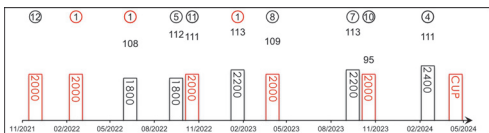

9 北橋
NORTH BRIDGE (JPN) 6 b h
Maurice (JPN) - Amazing Moon (JPN) (Admire Moon (JPN))
Owner(s): Noboru Iyama

奥村武 (日本) **T Okumura (JPN)** **岩田康誠 (3)** **126 lb [113]**
Y Iwata
Win - Place - Win - Place -

HKG Starts : 0 (0-0-0-0) Right-handed : 7 (2-0-1-3) Jockey : 14 (5-0-1-7)
Pre Import : 0 (0-0-0-0) Sha Tin-Turf : 0 (0-0-0-0) GF+ : 11 (3-0-0-8)
Lifetime : 16 (6-0-1-8) Non-Turf : 0 (0-0-0-0) Good : 4 (2-0-1-0)
2024 : 1 (0-0-0-1-0) Distance : 8 (4-0-0-0-4) Yielding : 1 (1-0-0-0-0)
G1 : 3 (0-0-0-0-3) Course & Dist: 0 (0-0-0-0-0) Soft/Hvy : 0 (0-0-0-0-0)
First Up : 12 (5-0-1-1-5) 1800-2200 : 14 (6-0-1-0-7) HK$: 11,123,885
G1 win : Nil

Pos	Index	Date	Perf Rating	Race Category & Name	Track	Dist/Course/Going	Wt	Jockey	Draw	Race	Sectional Time	Race Time	Horse Final	Position & Margin in Running	Finish	Odds	Winner/Second			
12/16	-	28/11/21	-	3 wins	TOK, JPN 2000 LH	GF	121	Y Iwata	8	24.50	22.90	23.30	1:58.40	34.40	16-	15-	15-	12¹⁰	4.6	Jack d'Or
1/11	-	20/2/22	-	3 wins hcp	TOK, JPN 2000 LH	G	121	Y Iwata	4	24.70	22.90	23.90	2:00.10	34.80	1-	1-	1-	1^{1.3}	5.9	Grand Officer
1/12	-	12/6/22	108	G3 Epsom Cup	TOK, JPN 1800 LH	Y	123	Y Iwata	6	23.50	23.40	23.60	1:46.70	34.60	3-	3-	3-	1^{Nk}	7.3	Galore Creek
5/10	-	9/10/22	112	G2 Mainichi Okan	TOK, JPN 1800 LH	GF	123	Y Iwata	2	23.40	23.10	23.10	1:44.10	34.00	8-	8-	8-	5^{2.8}	6.8	Salios
11/15	-	30/10/22	111	G1 Tenno Sho Autumn	TOK, JPN 2000 LH	GF	128	Y Iwata	10	23.00	23.40	25.10	1:57.30	34.00	2-	3-	3-	11⁸	59.9	Equinox
1/14	-	22/1/23	113	G2 American Jockey Club Cup	NAK, JPN 2200 RH	GF	126	Y Iwata	4	24.60	24.30	23.30	2:13.30	34.80	4-	4-	3-	1^{4.8}	8.6	Echt
8/16	-	2/4/23	109	G1 Osaka Hai	HSN, JPN 2000 RH	GF	128	Y Iwata	4	23.10	22.90	23.90	1:57.40	35.50	5-	5-	5-	8^{4.5}	15.8	Jack d'Or
7/15	-	24/9/23	113	G2 Sankei Sho All Comers	NAK, JPN 2200 RH	GF	128	Y Iwata	11	23.90	23.10	23.90	2:12.90	35.60	2-	3-	3-	7^{3.8}	19.5	Rousham Park
10/11	-	29/10/23	95	G1 Tenno Sho Autumn	TOK, JPN 2000 LH	GF	128	Y Iwata	1	22.80	23.00	23.10	1:55.20	36.70	4-	4-	4-	10^{17.5}	167.9	Equinox
4/11	-	17/2/24	111	G3 HH The Amir Trophy	DOH, QA 2400 RH	G	128	Y Iwata	4	-	-	-	2:28.84	-	-	-	-	4^{5.3}	-	Rebel's Romance
624	28/4/24	-	-	G1 FWD QEII Cup	ST, HKG 2000 RH	126	Y Iwata	3	-	-	-	-	-	-	-	-	-	-	-	-

Back in distance after creditable 5.3L 4th behind Rebel's Romance (who then won G1 Sheema Classic in Dubai) in G3 H. H. The Amir Trophy (2400m) in Doha in February. Runner-up there was Zeffiro who finished 2nd to Junko in last year's G1 LONGINES Hong Kong Vase and this horse finished 1.25L ahead of Hong Kong's Russian Emperor. That was first run since October when raced handy but finished distant 10th behind Equinox in the G1 Tenno Sho Autumn (2000m). Last win was five starts back when enjoyed the run of the race to claim the G2 American Jockey Club Cup (2200m). Likely to race forward. Has won on rain affected ground.

10 越駿歡欣 **G446 (H/TT)**
HAPPY TOGETHER (IRE) ex Hotel Wren 5 b g
Dragon Pulse (IRE) - Ruby Girl (IRE) (Fast Company (IRE))
Owner(s): Excellent Ride Syndicate

羅富全 (中國香港) **F C Lor (HKG)** **巴度 (7)** **126 lb [109]**
A Badel
Win 8.1% Place 22.9% Win 7.3% Place 24.8%