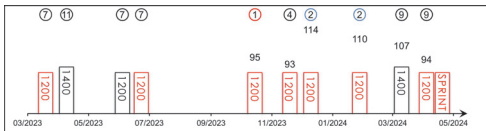

HKG Career : 26 (6-5-2-2-11) Right-handed: 24 (5-5-2-2-10) Jockey : 6 (1-2-0-1-2)
Pre Import : 0 (0-0-0-0-0) Sha Tin-Turf : 24 (6-4-2-2-10) GF+ : 6 (2-1-2-1-0)
Lifetime : 26 (6-5-2-2-11) Non-Turf : 1 (0-0-0-0-1) Good : 19 (4-4-0-1-10)
2023/24 : 6 (1-2-0-1-2) Distance : 18 (5-4-2-2-5) Yielding : 0 (0-0-0-0-0)
G1 : 3 (0-2-0-0-1) Course & Dist: 16 (5-3-2-2-4) Soft/Hvy : 0 (0-0-0-0-0)
First Up : 4 (3-1-0-0-0) 1000-1200 : 20 (6-4-2-2-6) HK$: 18,091,900
G1 win : Nil

Pos	Index	Date	Perf Rating	Race Category & Name	Track	Dist/Course/Going	Wt	Jockey	Draw	Race Sectional Time	Race Time	Horse Final	Position & Margin in Running	Finish	Odds	Winner/Second		
7/11	*506	19/3/23	-	Cl.2 hcp	ST, HKG	1200 RH G	134	K Teetan	6	23.71	22.07	22.42	1.08.20	22.69	-	7 5-1/2 7 4-1/2	7 6-1/4 20	Victor The Winner
11/12	*567	9/4/23	-	Cl.2 hcp	ST, HKG	1400 RH G	128	M F Poon	2	1.21.34	23.52	23.50	1.21.87	24.04	5 1	3 1-1/4 4 1-1/2	11 5 43	Red Lion
7/12	*719	4/6/23	-	Cl.2 hcp	ST, HKG	1200 RH	AWT 130	K Teetan	11	23.41	21.77	23.13	1.08.31	23.30	-	12 4-1/4 11 5-1/2	7 6-1/2 24	Youthful Deal
7/9	*766	25/6/23	-	Cl.2 hcp	ST, HKG	1200 RH G	127	K Teetan	6	24.87	21.76	22.30	1.08.33	22.64	-	5 2-1/2 5 2-1/2	7 4-1/2 20	Beauty Charge
1/14	91	15/10/23	95	- Cl.2 hcp	ST, HKG	1200 RH G	125	A Atzeni	7	24.24	22.80	22.13	1.09.17	21.81	-	6 2-1/4 6 2	1 HK 27	Flying Ace
4/9	179	19/11/23	93	- Cl.2 hcp	ST, HKG	1200 RH GF	130	A Atzeni	7	23.77	22.53	22.19	1.08.49	22.13	-	5 3-1/4 6 2-1/4	4 1-3/4 13	Helios Express
2/10	236	10/12/23	114	G1 LONGINES Hong Kong Sprint	ST, HKG	1200 RH G	126	A Atzeni	2	23.76	22.53	22.96	1.09.25	22.78	-	6 3 6 2	2 3/4 37	Lucky Sweynesse
2/13	376	28/1/24	110	G1 Centenary Sprint Cup	ST, HKG	1200 RH G	126	A Atzeni	7	24.30	22.95	22.18	1.09.43	22.11	-	6 4 4 2-1/4	2 1-3/4 20	Victor The Winner
9/10	490	10/3/24	107	G1 Queen's Silver Jubilee Cup	ST, HKG	1400 RH G	126	A Atzeni	5	22.83	23.29	22.63	1.22.18	22.95	5 3-1/2	6 4 6 2-1/2	9 4-1/2 25	California Spangle
9/11	565	7/4/24	94	G2 Sprint Cup	ST, HKG	1200 RH G	123	A Atzeni	3	23.09	22.70	23.38	1.09.17	23.89	-	7 3-1/2 7 3	9 6-1/4 8.4	Lucky Sweynesse
621	28/4/24			G1 Chairman's Sprint Prize	ST, HKG	1200 RH	126	A Atzeni	10									

Made an immediate impact in Hong Kong with early victory. Improved further with three more wins but failed to handle the step up in trip in the 2022 Hong Kong Classic Mile (1600m). Runs well fresh, winning first-up in recent three seasons, including a narrow Class 2 this term. Surprised at decent odds to finish second behind Lucky Sweynesse in the 2023 G1 LONGINES Hong Kong Sprint (1200m) in December before finishing second in the 2024 G1 Centenary Sprint Cup (1200m). Ninth in both of his last two outings. Has ability and a return to form wouldn't surprise. Best form seen on good ground.

5 賢者無敵 **H301** (CP)
INVINCIBLE SAGE (AUS) ex Thron Bone 4 b g
Thronum (AUS) - Thorsborne (AUS) (Hinchinbrook (AUS))
Owner(s): 22/23 David Hall Trainer Syndicate

賀賢 (中國香港) **(5)** **126 lb**
D J Hall (HKG) **[110]**
Win 9.0% Place 26.9%

布文 **(5)**
H Bowman
Win 16.1% Place 40.1%