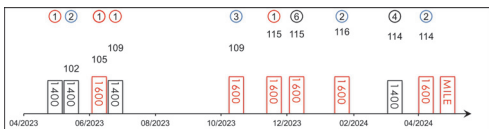

3 ↑ 永遠美麗 H8
BEAUTY ETERNAL (AUS) 5 ch g
Starspangledbanner (AUS) - Ithacan Queen (NZ) (Savabeel (AUS))
Owner(s): Patrick Kwok Ho Chuen

蔡約翰 (中國香港) **潘頓** (11) **126 lb**
J Size (HKG) **Z Purton** **[116]**

Win 10.0% Place 33.3% Win 17.9% Place 47.6%

HKG Career : 16 (8-3-3-1-1) Right-handed: 16 (8-3-3-1-1) Jockey : 16 (8-3-3-1-1)
Pre Import : 0 (0-0-0-0-0) Sha Tin-Turf : 16 (8-3-3-1-1) GF+ : 3 (3-0-0-0-0)
Lifetime : 16 (8-3-3-1-1) Non-Turf : 0 (0-0-0-0-0) Good : 12 (5-2-3-1-1)
2023/24 : 6 (1-2-1-1-1) Distance : 7 (3-2-1-0-1) Yielding : 1 (0-1-0-0-0)
G1 : 3 (0-1-0-1-1) Course & Dist: 7 (3-2-1-0-1) Soft/Hvy : 0 (0-0-0-0-0)
First Up : 3 (2-0-1-0-0) 1400-1800 : 12 (6-3-1-1-1) HK$: 23,431,325
G1 win : Nil

Pos	Index	Date	Perf Rating	Race Category & Name	Track	Dist/Course/Going	Wt	Jockey	Draw	Race Sectional Time	Race Time	Horse Final	Position & Margin in Running	Finish	Odds	Winner/Second				
1/14	*625	30/4/23	-	Cl.2 hcp	ST, HKG	1400 RH	G	133	Z Purton	10 22.42	22.71	23.03	1.21.44	22.59	7⁴	7-4^{1/4}	6^{2-3/4}	1^{SH}	2.2F	Circuit Stellar
2/14	*660	13/5/23	102	Hong Kong Macau Trophy - hcp	ST, HKG	1400 RH	Y	130	Z Purton	4 22.63	23.02	23.79	1.22.96	23.31	5^{2-1/2}	8⁴	5-4^{3/4}	2^{1-3/4}	1.9F	Red Lion
1/6	*714	4/6/23	105	G3 Lion Rock Trophy - hcp	ST, HKG	1600 RH	GF	122	Z Purton	3 23.33	23.01	22.23	1.33.34	22.03	3²	3²	3^{1-1/4}	1^{1-1/4}	1.4F	Circuit Stellar
1/6	*763	25/6/23	109	G3 Premier Cup - hcp	ST, HKG	1400 RH	G	128	Z Purton	1 23.59	23.14	21.94	1.22.26	21.78	3²	3^{2-1/2}	3¹	1^N	1.6F	Circuit Stellar
3/10	88	15/10/23	109	G2 Sha Tin Trophy - hcp	ST, HKG	1600 RH	G	123	Z Purton	3 23.50	23.20	22.44	1.34.18	22.41	5^{2-1/2}	5^{2-1/2}	5^{1-1/4}	3¹	1.8F	California Spangle
1/5	183	19/11/23	115	G2 BOCHK Private Wealth JC Mile	ST, HKG	1600 RH	GF	123	Z Purton	5 22.84	22.91	22.87	1.33.94	22.75	4^{2-1/2}	4²	3^{3/4}	1^{SH}	2.5	Beauty Joy
6/14	238	10/12/23	115	G1 LONGINES Hong Kong Mile	ST, HKG	1600 RH	G	126	Z Purton	5 22.91	23.67	22.45	1.34.10	22.59	9^{4-1/4}	8^{4-1/4}	9^{2-3/4}	6^{3-1/2}	4.6	Golden Sixty
2/8	357	21/1/24	116	G1 Stewards' Cup	ST, HKG	1600 RH	G	126	Z Purton	8 23.07	23.43	22.59	1.33.97	22.78	2¹	2^{1-1/2}	1^{SH}	2^{1-1/4}	3.3	Voyage Bubble
4/10	490	10/3/24	114	G1 Queen's Silver Jubilee Cup	ST, HKG	1400 RH	G	126	Z Purton	6 22.83	23.29	22.83	1.22.18	22.36	8^{4-3/4}	8⁸	7^{2-3/4}	4¹	2.9	California Spangle
2/13	566	7/4/24	114	G2 Chairman's Trophy	ST, HKG	1600 RH	G	123	Z Purton	8 22.38	23.40	23.97	1.34.03	23.79	3^{1/2}	4^{2-1/4}	3^{2-1/4}	2^{1-1/4}	2.1F	Beauty Joy
623	28/4/24			G1 FWD Champions Mile	ST, HKG	1600 RH		126	Z Purton	11										

2023 BMW Hong Kong Derby (2000m) third and the winner of eight races, including the 2023 G3 Lion Rock Trophy (1600m) and 2023 G3 Premier Cup (1400m), achieving the mantle as last season's Most Improved Horse. Finished third first-up in the 2023 G2 Sha Tin Trophy (1600m) before winning the 2023 G2 BOCHK Private Wealth Jockey Club Mile (1600m) last November. Sixth in the 2023 G1 LONGINES Hong Kong Mile (1600m) behind Golden Sixty before finishing second to Voyage Bubble in the 2024 G1 Stewards' Cup (1600m). Fourth in the 2024 G1 Queen's Silver Jubilee Cup (1400m) before being overrun by Beauty Joy in the 2024 G2 Chairman's Trophy (1600m) latest. Races handy. Won on good and good to firm ground.