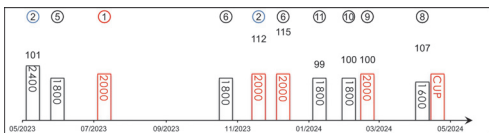

6 ↑ 知足常樂 **G448** (CP)
SWORD POINT (AUS) 5 ch g
American Pharoah (USA) - Jazz Song (AUS) (Fastnet Rock (AUS))
Owner(s): Li Chi Pong

羅富全 (中國香港) **梁家俊** **(4)** **126 lb**
F C Lor (HKG) **K C Leung** **[115]**

Win 8.1% Place 22.9% Win 4.9% Place 17.3%

HKG Career : 17 (2-4-0-0-11) Right-handed : 25 (4-5-1-3-12) Jockey : 2 (0-0-0-0-2)
Pre Import : 8 (2-1-1-3-1) Sha Tin-Turf : 15 (2-4-0-0-9) GF+ : 4 (0-2-0-0-2)
Lifetime : 25 (4-5-1-3-12) Non-Turf : 0 (0-0-0-0-0) Good : 15 (3-1-0-1-10)
2023/24 : 7 (0-1-0-0-6) Distance : 6 (2-1-0-0-3) Yielding : 0 (0-0-0-0-0)
G1 : 2 (0-0-0-0-2) Course & Dist: 5 (1-1-0-0-3) Soft/Hvy : 6 (1-2-1-2-0)
First Up : 4 (0-0-0-1-3) 1800-2200 : 14 (3-3-1-0-7) HK$: 12,256,470
G1 win : Nil

Pos	Index	Date	Perf Rating	Race Category & Name	Track	Dist/Course/Going	Wt	Jockey	Draw	Race Sectional Time	Race Time	Horse Final	Position & Margin in Running	Finish	Odds	Winner/Second
2/12	*643	7/5/23	101	G3 Queen Mother Memorial Cup - hcp	ST, HKG	2400 RH S	115	S De Sousa	7	24.⁷² 24.⁸⁹ 24.⁹⁹	2:30.⁷²	25.⁰⁵	2² 2^N 1^{3/4} 2^N	7.5	3.4F	Straight Arron
5/12	*711	31/5/23	-	- Cl.2 hcp	HV, HKG	1800 RH GF	132	K Teetan	8	23.⁷⁶ 24.⁰³ 23.⁸¹	1:48.¹²	23.⁸⁹	3^{1-3/4} 3² 3² 5^{2-1/2}	3.6F	Meaningful Star	
1/14	*783	1/7/23	-	- Cl.2 hcp	ST, HKG	2000 RH G	132	Z Purton	4	25.⁹⁶ 23.²³ 23.⁴¹	2:01.⁵⁶	23.²¹	4^{6-1/4} 5² 5^{1-1/4} 1^{1-1/4}	2.6F	Meaningful Star	
6/14	109	22/10/23	-	- Cl.2 hcp	ST, HKG	1800 RH G	135	Z Purton	1	23.²⁸ 22.⁹⁸ 24.⁰⁰	1:46.⁸⁷	23.⁹¹	4² 4² 3^{1-1/2} 6^{3/4}	2.5F	Rising From Ashes	
2/9	184	19/11/23	112	G2 BOCHK Jockey Club Cup	ST, HKG	2000 RH GF	123	Z Purton	3	22.⁹⁵ 23.⁰⁹ 23.⁵²	2:01.⁸⁴	23.⁶⁴	2^{1-1/2} 2^{3/4} 2^{SH} 2^{3/4}	2.3F	Straight Arron	
6/11	239	10/12/23	115	G1 LONGINES Hong Kong Cup	ST, HKG	2000 RH G	126	Z Purton	9	23.⁸⁸ 23.⁴⁵ 23.⁴⁸	2:02.⁹⁰	23.⁵⁵	8⁸ 8^{8-1/2} 5² 6^{2-1/2}	4.2	Romantic Warrior	
11/12	330	10/1/24	99	G3 January Cup - hcp	HV, HKG	1800 RH G	126	H Bowman	6	24.¹⁴ 24.⁰⁹ 24.²¹	1:48.²⁹	24.⁸⁰	6^{4-3/4} 6^{3-3/4} 5^{2-1/4} 11⁶	7.8	Happy Together	
10/14	395	4/2/24	100	G3 Centenary Vase - hcp	ST, HKG	1800 RH G	123	L Hewitson	4	23.⁷³ 23.⁵⁴ 23.⁸⁸	1:47.⁴⁰	24.³⁵	4^{1-3/4} 3² 3¹ 10⁴	10	Nimble Nimbus	
9/11	452	25/2/24	100	G1 Citi Hong Kong Gold Cup	ST, HKG	2000 RH G	126	L Hewitson	5	24.¹⁶ 23.⁵¹ 23.³⁶	2:00.³¹	25.¹²	1² 1¹ 1^{1-1/4} 9¹¹	7.5	Romantic Warrior	
8/13	566	7/4/24	107	G2 Chairman's Trophy	ST, HKG	1600 RH G	123	K C Leung	5	22.³⁸ 23.⁴⁰ 23.⁹⁷	1:34.⁹³	24.⁷¹	2^N 1^{1/2} 1^{1/2} 8^{4-1/2}	3.8	Beauty Joy	
624	28/4/24			G1 FWD QEII Cup	ST, HKG	2000 RH	126	K C Leung	4							

Third in G2 Tulloch Stakes (1850m) in Australia pre-import. Winner of two races in his rookie season in Hong Kong and finished a gallant second to Super Sunny Sing in the 2023 Hong Kong Classic Cup (1800m), the second leg of the Four-Year-Old Classic Series. Career-best in Hong Kong saw him place second in the 2023 G2 BOCHK Jockey Club Cup (2000m). Finished eighth in the G2 Chairman's Trophy (1600m) latest. Versatile, won on good and soft going.

7 ↑ 勳斗雲 **E249** (V/TT)
NIMBLE NIMBUS (NZ) 6 br g
Sacred Falls (NZ) - Marahau (NZ) (Pins (AUS))
Owner(s): Jason Chan Kam Kwan

姚本輝 (中國香港) **艾兆禮** **(11)** **126 lb**
P F Yiu (HKG) **A Atzeni** **[114]**

Win 10.1% Place 28.4% Win 8.4% Place 22.2%