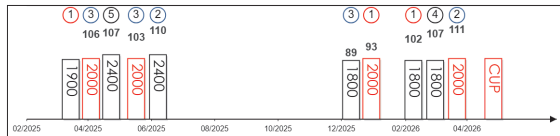

Last Run Replay

HKG Career	: 5 (2-1-1-1-0)	Right-handed	: 15 (4-3-4-1-3)	Jockey	: 5 (2-1-1-1-0)
Pre Import	: 12 (2-2-4-0-4)	Sha Tin-Turf	: 4 (2-1-0-1-0)	GF+	: 1 (0-1-0-0-0)
Lifetime	: 17 (4-3-5-1-4)	Non-Turf	: -	Good	: 10 (4-0-2-1-3)
2025/26	: 5 (2-1-1-1-0)	Distance	: 5 (1-1-3-0-0)	Yielding	: -
G1	: 3 (0-1-0-0-2)	Course & Dist	: 2 (1-1-0-0-0)	Soft/Hvy	: 6 (0-2-3-0-1)
First Up	: 3 (0-1-1-0-1)	1800-2200	: 9 (3-1-4-1-0)	HK$ (approx.)	: 16,114,050
G1 win	: Nil				

Pos	Date	Perf Rating	Race Category & Name	Track	Dist/Course/Going	Wt	Jockey	Draw	Race Sectional Time	Race Time	Horse Final	Pos in Running	Finish	Odds	Winner/Second
1/11	15/3/25	-	- BM 78 hcp	RHIL, AUS	1900 RH G	123 Z Lloyd	1	- -	36.08	1.55.36	-	- -	1^{0.75}	4.4	All In The Mind
3/13	1/4/25	106	G2 Tulloch Stakes - 3yo	RHIL, AUS	2000 RH H	123 Z Lloyd	11	- -	37.45	2.04.26	-	- -	3^{0.18}	5.5	Pocketing
5/18	5/4/25	107	G1 Australian Derby - 3yo	RAND, AUS	2400 RH G	125 Z Lloyd	1	- -	34.92	2.29.80	-	- -	5^{6.1}	14	Aeliana
3/14	17/5/25	103	G3 Rough Habit Plate - 3yo	DOOM, AUS	2000 RH H	126 M Zahra	4	- -	36.52	2.08.45	-	- -	3^{1.65}	7.5	Imperialist
2/17	7/6/25	110	G1 Queensland Derby - 3yo	E FM, AUS	2400 RH S	126 M Zahra	9	- -	36.54	2.31.33	-	- -	2^{0.95}	12	Maison Louis
3/12	10/12/25	89	- Cl.2 hcp	HV, HKG	1800 RH G	122 K C Leung	2	24.60 24.01	23.28	1.49.11	23.47	1 1 1	3^{1/4}	14	Helene Feeling
1/9	27/12/25	93	- Cl.2 hcp	ST, HKG	2000 RH G	119 K C Leung	4	24.05 23.35	23.85	2.00.94	23.85	1 1 1	1¹	6	Winning Wing
1/7	8/2/26	102	G3 Centenary Vase - hcp	ST, HKG	1800 RH G	117 K C Leung	2	23.44 23.15	23.36	1.46.36	23.36	1 1 1	1²	1.7F	Speed Dragon
4/14	1/3/26	107	- Hong Kong Classic Cup - 4yo	ST, HKG	1800 RH G	126 K C Leung	11	23.39 23.67	23.80	1.46.62	24.04	2 1 1	4^{1/4}	3.8	Stormy Grove
2/14	22/3/26	111	- BMW Hong Kong Derby - 4yo	ST, HKG	2000 RH GF	126 K C Leung	13	23.32 23.44	23.41	1.59.43	23.61	1 1 1	2^{1/4}	5.3	Invincible Ibis
	26/4/26		G1 FWD QEII Cup	ST, HKG	2000 RH	126 K C Leung	4								

Impressive four-year-old, scoring an all the way victory in February's G3 Centenary Vase Handicap (1800m), getting the better of several older and proven gallopers. After that he ran fourth in the Hong Kong Classic Cup (1800m) behind Stormy Grove and then tried to make all in the BMW Hong Kong Derby (2000m) latest, just beaten in the final stages to finish second. Tends to lead but should also race well with cover, if chosen. No ground issues.