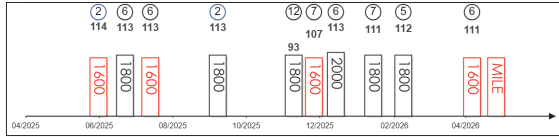

12 ↑ 禪勝輝煌 H212 (B/XB)
CHANCHENG GLORY (USA) 6 br g
Mor Spirit (USA) - Solid Scam (USA) (Consolidator (USA))
Owner(s): Chancheng Racing Syndicate

呂健威 **K W Lui**
Win 11.0% Place 32.2%

班德禮 **H Bentley** (9)
Win 8.3% Place 22.9%

126 lb
[113]

HKG Career	: 36 (8-5-5-2-16)	Right-handed	: 33 (7-4-4-2-16)	Jockey	: 3 (2-0-0-1-0)
Pre Import	: -	Sha Tin-Turf	: 34 (8-4-5-2-15)	GF+	: 9 (1-1-2-0-5)
Lifetime	: 36 (8-5-5-2-16)	Non-Turf	: 1 (0-1-0-0-0)	Good	: 25 (7-3-2-2-11)
2025/26	: 7 (0-1-0-0-6)	Distance	: 19 (6-3-1-1-8)	Yielding	: 1 (0-0-1-0-0)
G1	: 5 (0-0-1-0-4)	Course & Dist	: 19 (6-3-1-1-8)	Soft/Hvy	: -
First Up	: 4 (1-0-1-0-2)	1400-1800	: 29 (7-5-2-2-13)	HK$ (approx.)	: 25,080,850
G1 win	: Nil				

Pos	Date	Perf Rating	Race Category & Name	Track	Dist/Course/Going	Wt	Jockey	Draw	Race Sectional Time	Race Time	Horse Final	Pos in Running	Finish	Odds	Winner/Second
2/11	31/5/25	114	G3 Lion Rock Trophy - hcp	ST, HKG	1600 RH G	131 L Ferraris	10	23¹¹ 23⁶¹ 22⁵⁰ 1:33⁸³ 22⁵²	2	2	2	2	2^{1/2}	20 Pray For Mir	
6/14	22/6/25	113	G3 Premier Plate - hcp	ST, HKG	1800 RH G	133 L Ferraris	12	24⁰³ 23⁹² 22⁵² 1:46⁹¹ 22⁸⁹	3	3	3	6^{3/4}	13 Beauty Joy		
6/11	13/7/25	113	- HKROA Trophy - hcp	ST, HKG	1600 RH GF	133 L Ferraris	5	22⁶⁶ 23²¹ 23²³ 1:33⁴⁰ 22⁸⁰	4	4	5	6²	7.4 Bundle Award		
2/11	7/9/25	113	G3 Korea Cup	SEO, KOR	1800 LH Sand	126 C L Chau	2	23⁷⁰ 24⁵⁰ 25²⁰ 1:50⁸⁰ -	2	1	1	2¹	7.1 Diktään		
12/13	9/11/25	93	G3 Sa Sa Ladies' Purse - hcp	ST, HKG	1800 RH G	132 C L Chau	1	23²⁴ 23³² 24⁵⁶ 1:47³⁵ 25²⁷	6	7	9	12^{1/2}	18 Encountered		
7/13	23/11/25	107	G2 BOCHK Private Wealth JC Mile	ST, HKG	1600 RH GF	123 C L Chau	9	22⁰² 23³⁰ 23⁶³ 1:32⁸⁸ 23⁵⁰	9	11	12	7⁴	73 Galaxy Patch		
6/7	14/12/25	113	G1 LONGINES Hong Kong Cup	ST, HKG	2000 RH G	126 M Guyon	6	25²⁵ 23³⁵ 22⁴² 2:02²⁹ 23³³	2	2	3	6⁶	47 Romantic Warrior		
7/12	14/1/26	111	G3 January Cup - hcp	HV, HKG	1800 RH G	131 M Guyon	1	24²⁹ 23⁴⁵ 24⁰¹ 1:48⁰⁰ 24¹⁰	3	5	5	7^{2/4}	17 Speed Dragon		
5/7	8/2/26	112	G3 Centenary Vase - hcp	ST, HKG	1800 RH G	132 Z Purton	5	23⁴⁴ 23¹⁵ 23³⁶ 1:46³⁶ 23⁵⁷	3	3	4	5^{2/2}	6.2 Numbers		
6/14	6/4/26	111	G2 Chairman's Trophy	ST, HKG	1600 RH G	123 J Orman	1	23²³ 23⁰⁶ 22⁰⁵ 1:33⁶⁵ 22⁶⁰	1	1	1	6^{3/4}	28 Lucky Sweynesse		
	26/4/26		G1 FWD Champions Mile	ST, HKG	1600 RH	126 H Bentley	9								

Career-high when winning the 2025 G3 Centenary Vase Handicap (1800m) before running third in the 2025 G1 Citi Hong Kong Gold Cup (2000m) behind Voyage Bubble. Other feats include a brave second in the 2025 G3 Korea Cup (1800m, sand) behind Diktään. He was also a credible second in the 2024 Hong Kong Classic Cup (1800m). Usually sits handy and has led in the past but is versatile. Best seen on good surfaces and is rarely too far away. **Running Style:**

13 合夥奔馳 H408 (XB)
COPARTNER PRANCE (AUS) 6 b g
Epaulette (AUS) - Woodstock Hussey (AUS) (Hussonet (USA))
Owner(s): Copartner Spirit Syndicate

呂健威 **K W Lui**
Win 11.0% Place 32.2%

奧爾民 **J Orman** (11)
Win 7.4% Place 24.3%

126 lb
[113]