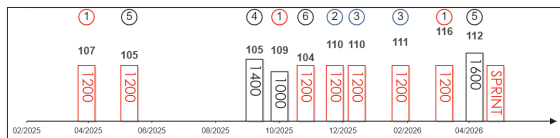

Ultra-consistent galloper with one win and eleven placings from 14 runs at Group race level, including six Group 1 placings behind Ka Ying Rising in the 2024 G1 LONGINES Hong Kong Sprint (1200m), 2025 and 2026 G1 Centenary Sprint Cup (1200m), 2025 and 2026 G1 Queen's Silver Jubilee Cup (1400m) and 2025 G1 Chairman's Sprint Prize (1200m). Finished another gallant second behind record-breaking Ka Ying Rising in the G2 Sprint Cup (1200m) latest. Won on good ground in Hong Kong but was victorious on a rain-affected surface in Australia and doesn't know how to run a bad race.

4↑ 舉步生風 J358 (B2/TT)
FAST NETWORK (NZ) 5 b g
Wrote (IRE) - Alberta (NZ) (Magic Albert (AUS))
Owner(s): Ng Hung Yau