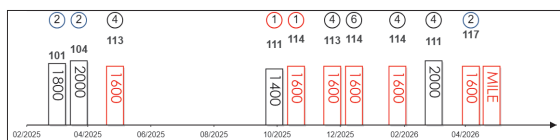

HKG Career	: 18 (6-4-2-4-2)	Right-handed	: 17 (6-4-2-4-1)	Jockey	: 2 (0-1-0-1-0)
Pre Import	: -	Sha Tin-Turf	: 18 (6-4-2-4-2)	GF+	: 9 (3-3-1-2-0)
Lifetime	: 18 (6-4-2-4-2)	Non-Turf	: -	Good	: 8 (2-1-1-2-2)
2025/26	: 7 (2-1-0-3-1)	Distance	: 8 (2-1-1-3-1)	Yielding	: 1 (1-0-0-0-0)
G1	: 4 (0-0-0-3-1)	Course & Dist	: 8 (2-1-1-3-1)	Soft/Hvy	: -
First Up	: 3 (2-0-0-0-1)	1400-1800	: 12 (5-2-1-3-1)	HK$ (approx.)	: 29,294,700
G1 win	: Nil				

Pos	Date	Perf Rating	Race Category & Name	Track	Dist/Course/Going	Wt	Jockey	Draw	Race Sectional Time	Race Time	Horse Final	Pos in Running	Finish	Odds	Winner/Second		
2/14	2/3/25	101	- Hong Kong Classic Cup - 4yo	ST, HKG	1800 RH GF	126 L Ferraris	9	23.85	23.83	23.10	1:46.29	22.87	5	6	5	2^{1/4}	5.2 Rubylot
2/14	23/3/25	104	- BMW Hong Kong Derby - 4yo	ST, HKG	2000 RH GF	126 L Ferraris	14	25.11	23.06	22.38	2:00.67	21.39	14	14	14	2^{SH}	6.1 Cap Ferrat
4/13	27/4/25	113	G1 FWD Champions Mile	ST, HKG	1600 RH G	126 L Ferraris	1	22.77	22.94	23.00	1:33.21	22.83	4	3	3	4¹	7 Red Lion
1/14	28/9/25	111	G3 Celebration Cup - hcp	ST, HKG	1400 RH GF	130 L Ferraris	4	22.25	22.66	22.55	1:20.79	22.35	4	4	4	1^{1/4}	2.2F Copartner Prance
1/14	19/10/25	114	G2 Sha Tin Trophy - hcp	ST, HKG	1600 RH GF	115 A Badel	11	21.63	23.27	23.38	1:32.55	23.30	3	2	2	1^{1/4}	1.4F Copartner Prance
4/13	23/11/25	113	G2 BOCHK Private Wealth JC Mile	ST, HKG	1600 RH GF	123 L Ferraris	4	22.02	23.30	23.63	1:32.88	23.61	4	4	3	4¹	1.4F Galaxy Patch
6/14	14/12/25	114	G1 LONGINES Hong Kong Mile	ST, HKG	1600 RH G	126 L Ferraris	2	22.33	23.16	23.48	1:33.47	23.53	6	9	7	6³	3.5F Voyage Bubble
4/9(DH)	25/1/26	114	G1 Stewards' Cup	ST, HKG	1600 RH GF	126 A Badel	2	22.22	23.04	22.65	1:32.60	22.95	2	4	5	4^{3/2}	5.9 Romantic Warrior
4/6	1/3/26	111	G1 Citi Hong Kong Gold Cup	ST, HKG	2000 RH G	126 H Bowman	5	23.36	23.92	22.72	1:59.77	22.87	6	6	6	4^{5/2}	13 Romantic Warrior
2/14	6/4/26	117	G2 Chairman's Trophy	ST, HKG	1600 RH G	123 H Bowman	4	23.23	23.06	22.05	1:33.65	21.63	10	10	7	2^{SH}	3.1F Lucky Sweynesse
	26/4/26		G1 FWD Champions Mile	ST, HKG	1600 RH	126 H Bowman	10										

Achieved one of his career highs when winning the 2025 Hong Kong Classic Mile (1600m) last season before his narrow second in the 2025 BMW Hong Kong Derby (2000m). Won the 2025 G3 Celebration Cup Handicap (1400m) before completing a Group race double in the 2025 G2 Sha Tin Trophy Handicap (1600m) last October. Close second in G2 Chairman's Trophy (1600m) last start. Has raced well from close-up or well back. Best on a good deck. *Running Style:*