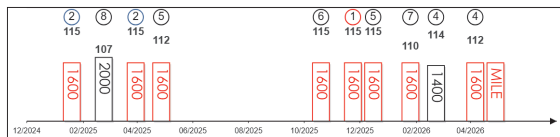

Last Run Replay

HKG Career	: 25 (8-5-1-2-9)	Right-handed	: 24 (8-5-1-2-8)	Jockey	: 10 (4-2-0-2-2)
Pre Import	: 1 (1-0-0-0-0)	Sha Tin-Turf	: 24 (8-5-1-2-8)	GF+	: 8 (4-2-0-0-2)
Lifetime	: 26 (9-5-1-2-9)	Non-Turf	: 1 (0-0-0-0-1)	Good	: 16 (5-3-1-2-5)
2025/26	: 6 (1-0-0-2-3)	Distance	: 13 (3-2-1-1-6)	Yielding	: 1 (0-0-0-0-1)
G1	: 9 (0-2-0-1-6)	Course & Dist	: 13 (3-2-1-1-6)	Soft/Hvy	: -
First Up	: 4 (3-0-0-0-1)	1400-1800	: 16 (4-3-1-2-6)	HK$ (approx.)	: 36,140,610
G1 win	: Nil				

Pos	Date	Perf Rating	Race Category & Name	Track	Dist/Course/Going	Wt	Jockey	Draw	Race Sectional Time	Race Time	Horse Final	Pos in Running	Finish	Odds	Winner/Second
2/8	19/1/25	115	G1 Stewards' Cup	ST, HKG	1600 RH GF	126 B Shinn	3	22.78	23.99	22.24	1.33.58	22.13	8 8	7 2²	3.2 Voyage Bubble
8/10	23/2/25	107	G1 Citi Hong Kong Gold Cup	ST, HKG	2000 RH G	126 B Shinn	5	24.75	23.21	23.28	2.00.59	23.84	6 7	8 8⁶/₅	4.1 Voyage Bubble
2/12	30/3/25	115	G2 Chairman's Trophy	ST, HKG	1600 RH G	123 Z Purton	9	23.24	22.79	23.33	1.34.09	22.93	10 8	5 2^{HD}	2.1F Straight Arron
5/13	27/4/25	112	G1 FWD Champions Mile	ST, HKG	1600 RH G	126 Z Purton	11	22.77	22.94	23.00	1.33.21	22.38	13 13	12 5¹/₂	7 Red Lion
6/14	19/10/25	115	G2 Sha Tin Trophy - hcp	ST, HKG	1600 RH GF	122 C L Chau	9	21.83	23.27	23.38	1.32.55	23.11	14 14	14 6²/₄	10 My Wish
1/13	23/11/25	115	G2 BOCHK Private Wealth JC Mile	ST, HKG	1600 RH GF	123 J McDonald	2	22.02	23.30	23.63	1.32.88	23.07	11 10	9 1¹/₂	6.3 Sunlight Power
5/14	14/12/25	115	G1 LONGINES Hong Kong Mile	ST, HKG	1600 RH G	126 J McDonald	5	22.33	23.16	23.48	1.33.47	23.40	11 10	10 5²/₄	7.6 Voyage Bubble
7/9	25/1/26	110	G1 Stewards' Cup	ST, HKG	1600 RH GF	126 M Guyon	4	22.22	23.04	22.65	1.32.60	23.03	5 6	9 7⁵/₂	26 Romantic Warrior
4/10	22/2/26	114	G1 Queen's Silver Jubilee Cup	ST, HKG	1400 RH G	126 K Teetan	7	21.89	22.45	21.67	1.19.36	21.73	10 10	10 4⁴/₅	175 Ka Ying Rising
4/14	6/4/26	112	G2 Chairman's Trophy	ST, HKG	1600 RH G	123 K Teetan	9	23.23	23.06	22.05	1.33.65	22.01	11 8	9 4³	10 Lucky Sweynesse
	26/4/26		G1 FWD Champions Mile	ST, HKG	1600 RH	126 K Teetan	13								

Crowned Hong Kong Champion Four-Year-Old (2023/24) after landing consecutive wins at Group 3 level that season. Steady performer since then. Winning the 2025 G2 BOCHK Private Wealth Jockey Club Mile (1600m) this season. Fine efforts in his recent two starts, fourth both times in the G1 Queen's Silver Jubilee Cup (1400m) and G2 Chairman's Trophy (1600m) latest. Has a sharp turn of foot but tends to need favours in the run like a strong pace and luck. No ground concerns. **Running Style:**

8 一束芳花 (XB)
STRAUSS (JPN) 5 db h
Maurice (JPN) - Blumenblatt (JPN) (Admire Vega (JPN))
Owner(s): Carrot Farm Co Ltd

武井亮 R Takei
Win 0.0% Place 0.0%

莫雷拉 J Moreira (7)
Win 17.0% Place 38.3%

126 lb [115]