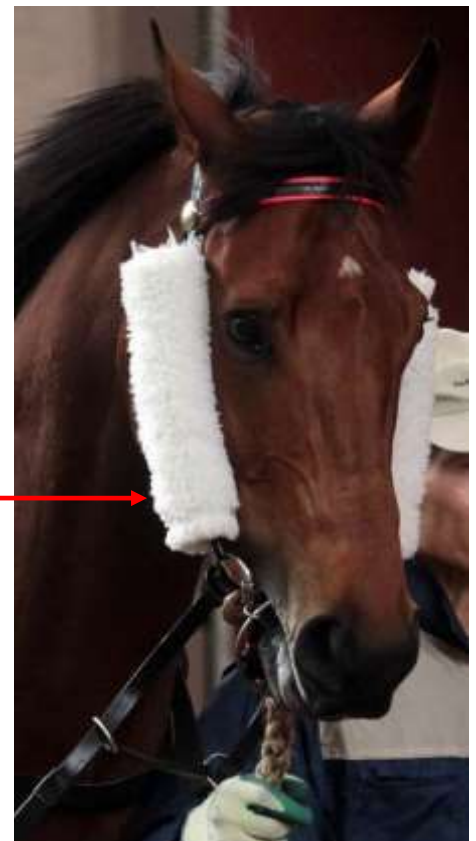

3.3 Sheepskin Cheek Pieces / Shadow Roll / Sheepskin Browband

Sheepskin cheek pieces shall not be less than 200 mm in length and be of a reasonable thickness to allow adequate peripheral vision. A shadow roll and a sheepskin browband must also be of a reasonable thickness to allow adequate vision.

Sheepskin cheek pieces must be attached to the cheek strap of the bridle.

A shadow roll must be positioned no further up the nasal bone than half way between the nostrils and eyes.

A sheepskin browband must be attached to the brow band of the bridle.

A shadow roll, sheepskin cheek pieces and a sheepskin browband shall not be worn in races by a horse wearing pacifiers.

Shadow Roll

Shall not less than 200 mm in length

Sheepskin Browband and Hood

Sheepskin Cheek Pieces and Shadow Roll